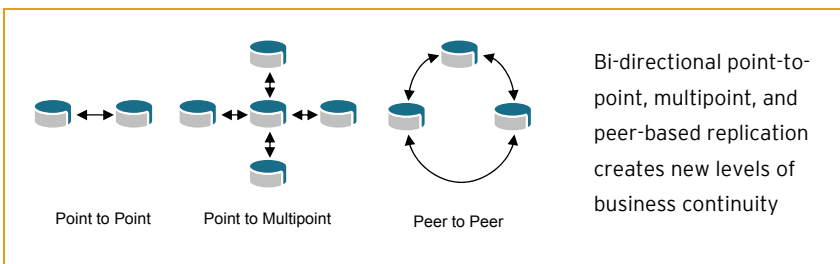

BUSINESS CONTINUANCE WITHIN REACH

Remote Instant Replay in combination with Data Instant Replay provides powerful business continuance. This combination enables large and small enterprises to quickly implement business continuance strategies that were previously too expensive or complex.

MATCHED OR SPLIT REPLAYS

Create any combination of point in time copies, called Replays, between local and remote data centers. Establish frequent local replays, with periodic replication to a remote location, implementing business continuance practices that meet your business needs.

REDEFINE TRADITIONAL BACKUP

Create Remote copies automatically and simultaneously to multiple sites. Creating multiple online remote copies with Remote Instant Replay leapfrogs traditional tape recovery strategies.